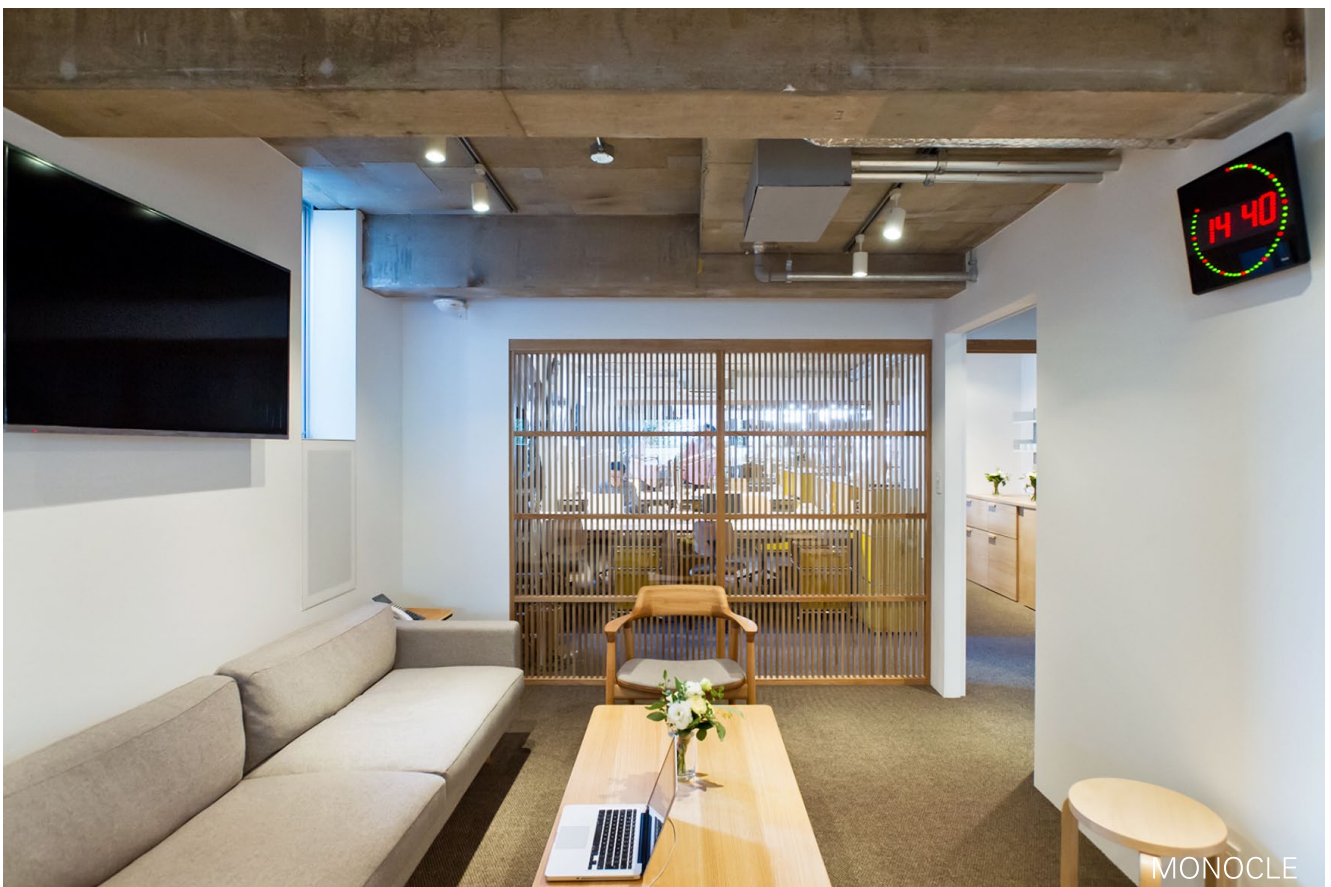

THE MONOCLE SHOP TOKYO

Address: Luna Rossa 1F, 1-19-2 Tomigaya Shibuya-ku Tokyo 151-0063

Website: www.monocle.com

maruni