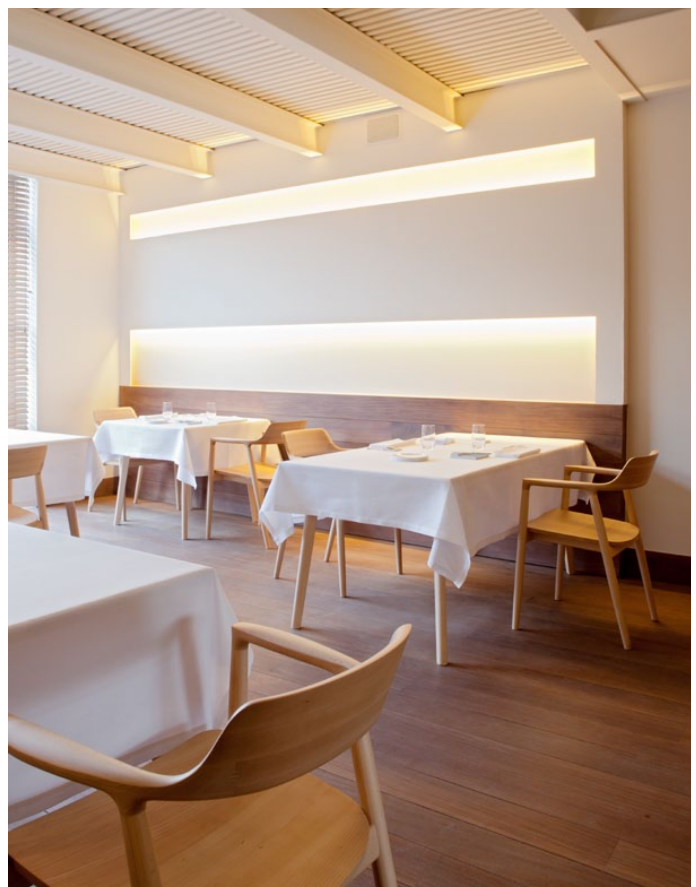

COUVERT COUVERT

Belgium

Photography: Dennis Brebels

Architecture: architecten Broekx-Schiepers

Address: 171, Sint-Jansbergsesteenweg 3001 Heverlee

Website: www.couvertcouvert.be

maruni