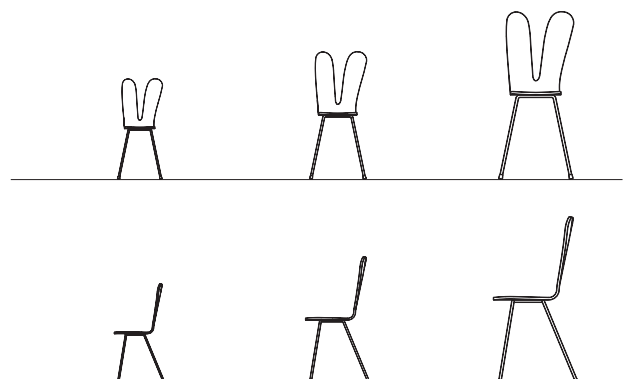

Armless Chair
(Minimini)

Armless Chair
(Mini)

Armless Chair

Item List

妹島 和世 + 西沢 立衛
Kazuyo Sejima + Ryue Nishizawa SANAA

Armless Chair

w370 × d420 × h820 × sh425mm

Armless Chair (Mini)

w245 × d280 × h552 × sh287mm

Armless Chair (Minimini)

w185 × d215 × h420 × sh220mm

Material : Beech & Steel

MARUNI WOOD INDUSTRY INC.

24 Shirasago Yuki-Cho Saeki-ku Hiroshima-shi Hiroshima Pref.738-0512 Japan www.maruni.com E-mail: contact@maruni.com