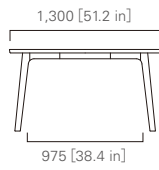

TABLE 85 (square)
Low or High

High:720 [28.4 in]
Low:700 [27.6 in]

TABLE 130 (rectangular)
Low or High

High:720 [28.4 in]
Low:700 [27.6 in]

TABLE 160 (rectangular)
Low or High

High:720 [28.4 in]
Low:700 [27.6 in]

TABLE 180 (rectangular)
Low or High

High:720 [28.4 in]
Low:700 [27.6 in]

EXTENSION TABLE (rectangular)
Low or High

High:720 [28.4 in]
Low:700 [27.6 in]

ROUND TABLE
Low or High