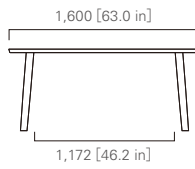

TABLE 85 (square)
Low or High

High:720 [28.4 in]
Low:700 [27.6 in]

TABLE 130 (rectangular)
Low or High

High:720 [28.4 in]
Low:700 [27.6 in]

TABLE 160 (rectangular)
Low or High

High:720 [28.4 in]
Low:700 [27.6 in]

TABLE 180 (rectangular)
Low or High

High:720 [28.4 in]
Low:700 [27.6 in]

EXTENSION TABLE (rectangular)
Low or High

High:720 [28.4 in]
Low:700 [27.6 in]

ROUND TABLE
Low or High