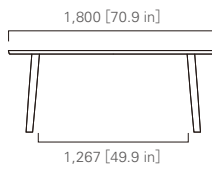

TABLE 85 (square)
Low or High

High:720 [28.4 in]
Low:700 [27.6 in]

TABLE 130 (rectangular)
Low or High

High:720 [28.4 in]
Low:700 [27.6 in]

TABLE 160 (rectangular)
Low or High

High:720 [28.4 in]
Low:700 [27.6 in]

TABLE 180 (rectangular)
Low or High

High:720 [28.4 in]
Low:700 [27.6 in]

EXTENSION TABLE (rectangular)
Low or High

High:720 [28.4 in]
Low:700 [27.6 in]

ROUND TABLE
Low or High