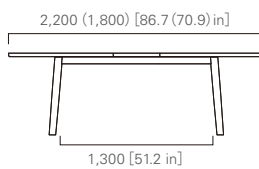

TABLE 85 (square)
Low or High

High:720 [28.4 in]
Low:700 [27.6 in]

TABLE 130 (rectangular)
Low or High

High:720 [28.4 in]
Low:700 [27.6 in]

TABLE 160 (rectangular)
Low or High

High:720 [28.4 in]
Low:700 [27.6 in]

TABLE 180 (rectangular)
Low or High

High:720 [28.4 in]
Low:700 [27.6 in]

EXTENSION TABLE (rectangular)
Low or High

High:720 [28.4 in]
Low:700 [27.6 in]

ROUND TABLE
Low or High