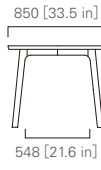

TABLE 85 (square)
Low or High

High:720 [28.4 in]
Low:700 [27.6 in]

TABLE 130 (rectangular)
Low or High

High:720 [28.4 in]
Low:700 [27.6 in]

TABLE 160 (rectangular)
Low or High

High:720 [28.4 in]
Low:700 [27.6 in]

TABLE 180 (rectangular)
Low or High

High:720 [28.4 in]
Low:700 [27.6 in]

EXTENSION TABLE (rectangular)
Low or High

High:720 [28.4 in]
Low:700 [27.6 in]

ROUND TABLE
Low or High