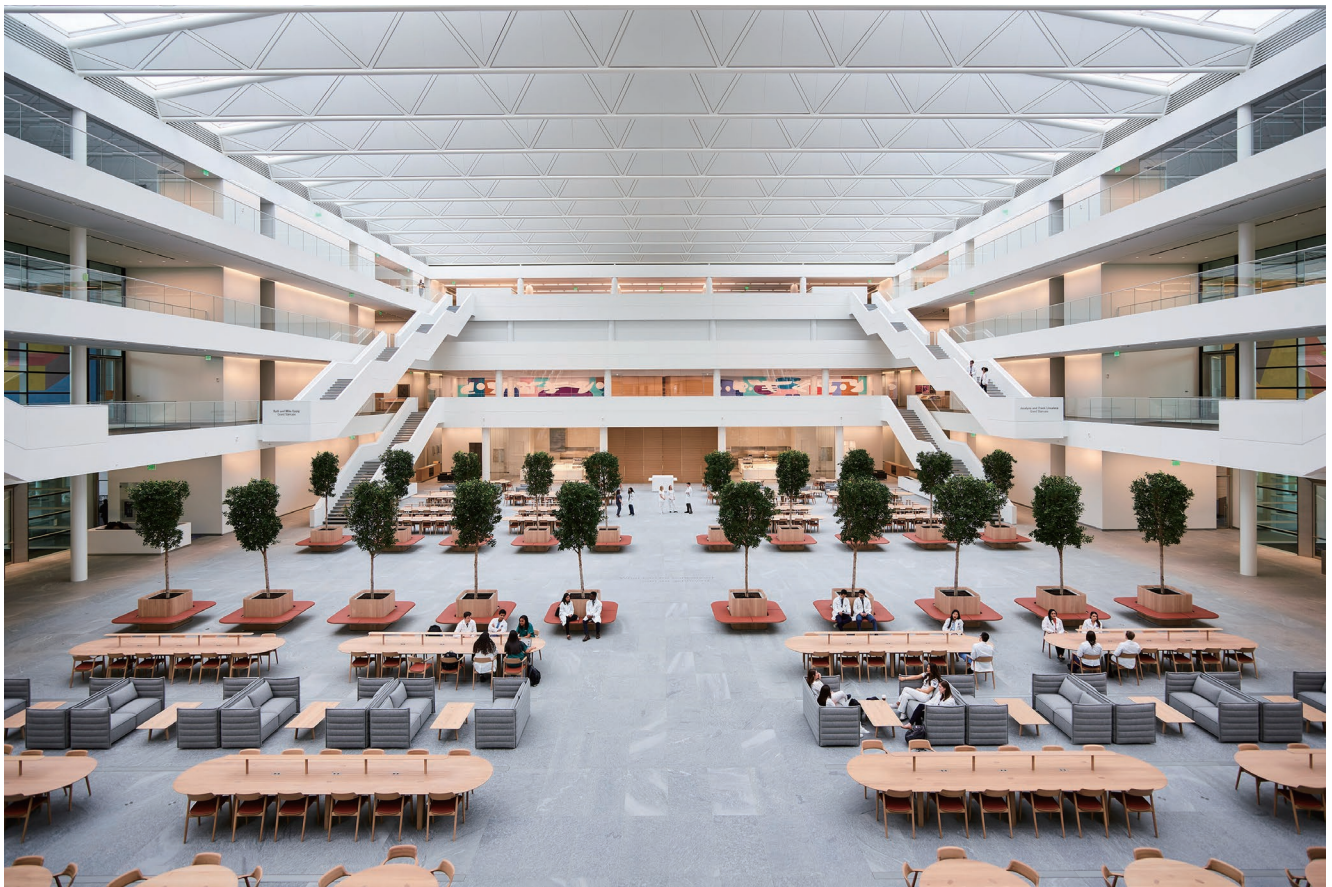

# Cleveland Clinic

United States

Copyright: 2019 Roger Mastroianni  
Architect: Foster + Partners  
Address: 9501 Euclid Ave, Cleveland, OH 44106 USA  
Website: [my.clevelandclinic.org](http://my.clevelandclinic.org)  
Series: HIROSHIMA